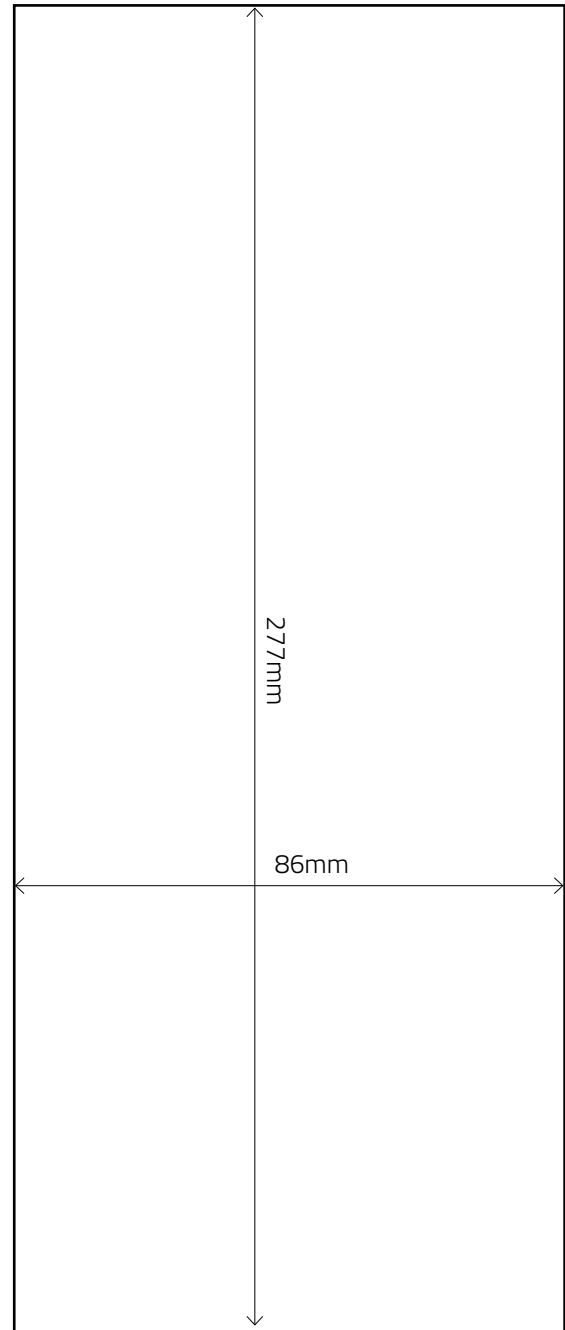

**Key:**

- Trim Size = 210mm wide x 297mm high
- 'Text' Area = 190mm wide x 277mm high

Bleed Option**Key:**

- Trim Size = 210mm wide x 135mm high
- 'Text' Area = 190mm wide x 125mm high

Non-Bleed Option**Key:**

- Advert Size = 178mm wide x 124mm high

BLEED

NOT TO SCALE

NON-BLEED

NOT TO SCALE

Key:

- Bleed Size = 109mm wide x 303mm high
- Trim Size = 103mm wide x 297mm high
- 'Text' Area = 83mm wide x 277mm high

Key:

- Advert Size = 86mm wide x 277mm high

BLEED

- Key:**
- Bleed Size = 426mm wide x 138mm high
 - Trim Size = 420mm wide x 135mm high
 - 'Text' Area = 400mm wide x 115mm high (minus 30mm 'Text-Free Area' in Gutter)

NON-BLEED

- Key:**
- Advert Size = 86mm wide x 277mm high (minus 30mm 'Text-Free Area' in Gutter)

NOT TO SCALE

Key:

- Advert Size = 86.5mm wide x 120mm high

Note: We do not accept quarter page bleed adverts