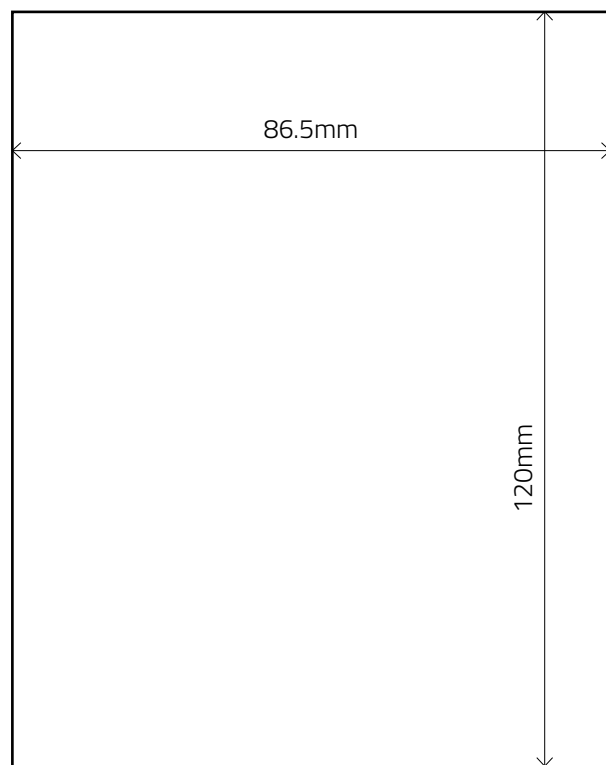

**Key:**

- Trim Size = 210mm wide x 297mm high
- 'Text' Area = 190mm wide x 277mm high

Bleed Option**Key:**

- Trim Size = 210mm wide x 135mm high
- 'Text' Area = 190mm wide x 125mm high

Non-Bleed Option**Key:**

- Advert Size = 178mm wide x 124mm high

BLEED

NOT TO SCALE

NON-BLEED

NOT TO SCALE

Key:

- Bleed Size = 109mm wide x 303mm high
- Trim Size = 103mm wide x 297mm high
- 'Text' Area = 83mm wide x 277mm high

Key:

- Advert Size = 86mm wide x 277mm high

BLEED

- Key:**
- Bleed Size = 426mm wide x 138mm high
 - Trim Size = 420mm wide x 135mm high
 - 'Text' Area = 400mm wide x 115mm high (minus 30mm 'Text-Free Area' in Gutter)

NON-BLEED

- Key:**
- Advert Size = 86mm wide x 277mm high (minus 30mm 'Text-Free Area' in Gutter)

NOT TO SCALE

Key:

- Advert Size = 86.5mm wide x 120mm high

Note: We do not accept quarter page bleed adverts