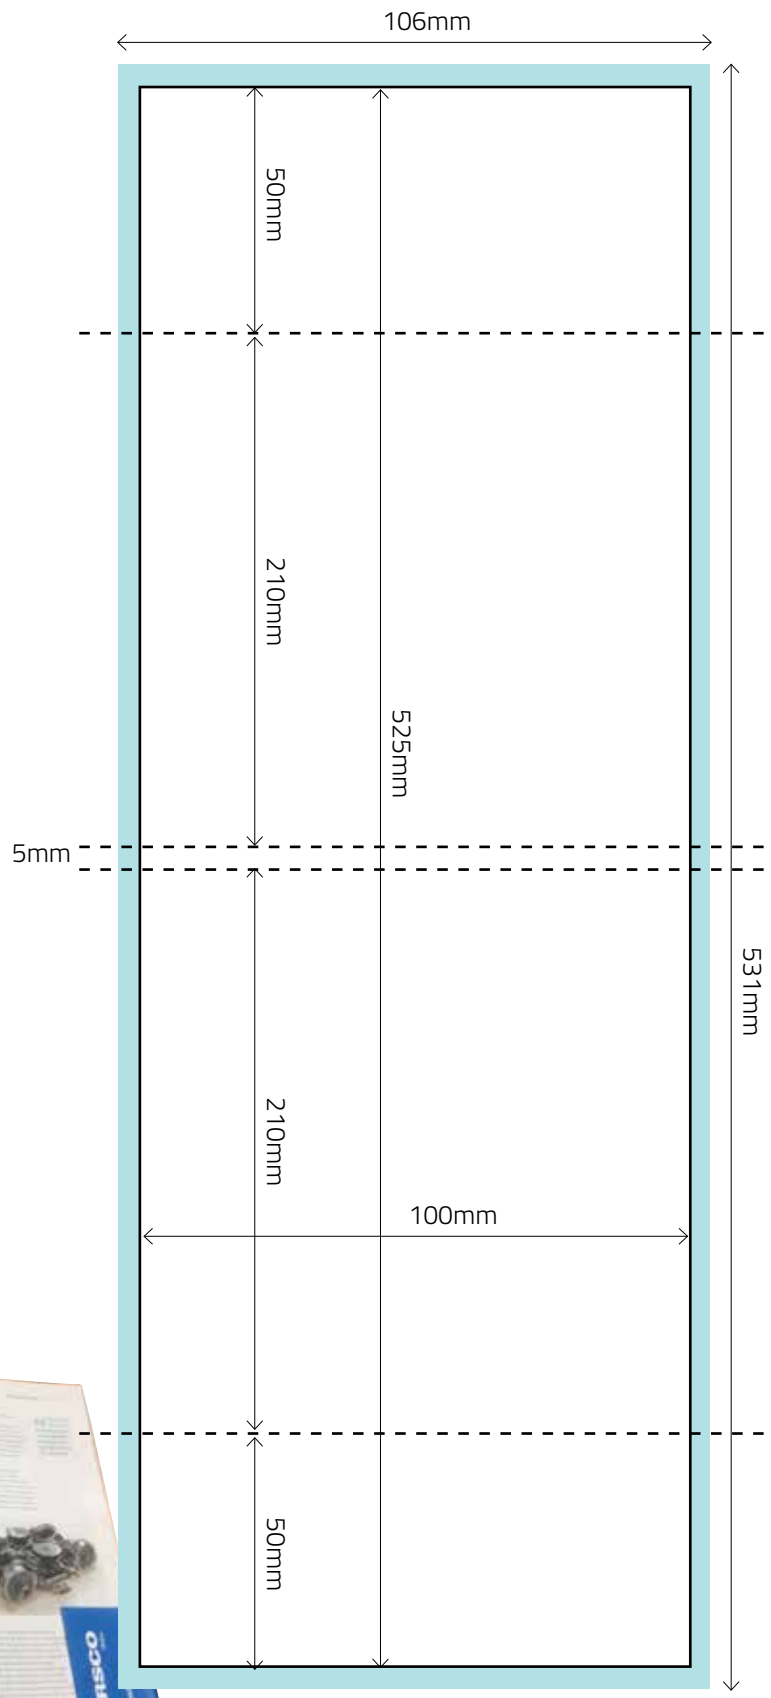

- Advert Size = 178mm wide x 124mm high

BLEED

NOT TO SCALE

NON-BLEED

NOT TO SCALE

Key:

- Bleed Size = 109mm wide x 303mm high
- Trim Size = 103mm wide x 297mm high
- 'Text' Area = 83mm wide x 277mm high

Key:

- Advert Size = 86mm wide x 277mm high

BLEED

- Key:**
- Bleed Size = 426mm wide x 138mm high
 - Trim Size = 420mm wide x 135mm high
 - 'Text' Area = 400mm wide x 115mm high (minus 30mm 'Text-Free Area' in Gutter)

NOT TO SCALE

Key:

- Advert Size = 178mm wide x 89mm high

Note: We do not accept third page horizontal bleed adverts

NOT TO SCALE

Key:

- Advert Size = 178mm wide x 70mm high

Note: We do not accept quarter page horizontal bleed adverts

Key:

- Bleed Size = 486mm wide x 106mm high
- Trim Size = 480mm wide x 100mm high

NOT TO SCALE

Key:

- Bleed Size = 531mm wide x 106mm high
- Trim Size = 525mm wide x 100mm high

NOT TO SCALE

Key:

- Bleed Size = 416mm wide x 303mm high
- Trim Size = 410mm wide x 297mm high