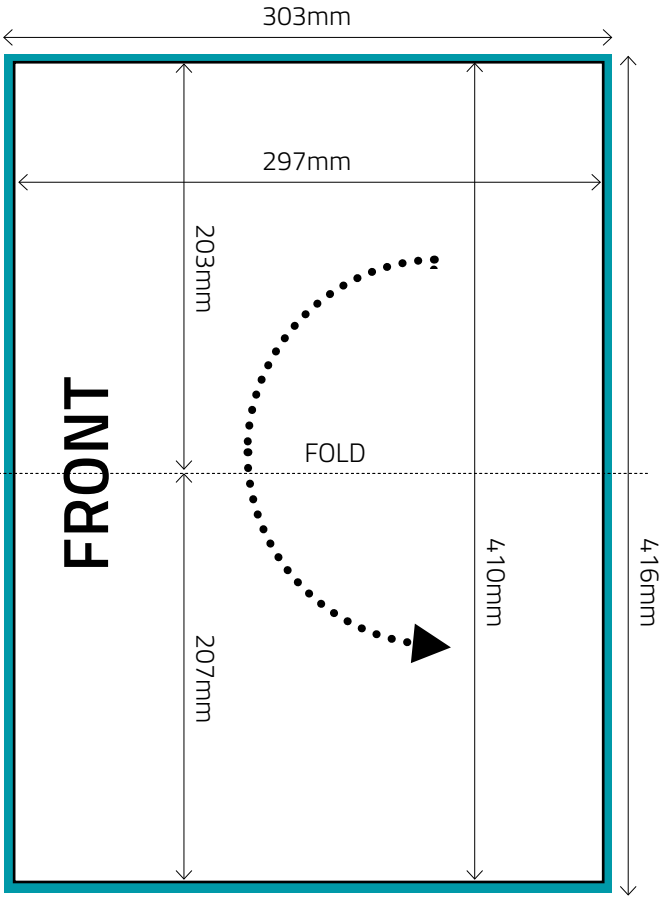

- Advert Size = 86mm wide x 277mm high

BLEED

- Key:**
- Bleed Size = 426mm wide x 138mm high
 - Trim Size = 420mm wide x 135mm high
 - 'Text' Area = 400mm wide x 115mm high (minus 30mm 'Text-Free Area' in Gutter)

BLEED

NOT TO SCALE

Key:

- Bleed Size = 78mm wide x 303mm high
- Trim Size = 72mm wide x 297mm high
- 'Text' Area = 62mm wide x 277mm high

NON-BLEED

NOT TO SCALE

Key:

- Advert Size = 56mm wide x 250mm high

NOT TO SCALE

Key:

- Advert Size = 178mm wide x 89mm high

Note: We do not accept third page horizontal bleed adverts

NOT TO SCALE

Key:

- Advert Size = 178mm wide x 70mm high

Note: We do not accept quarter page horizontal bleed adverts

Key:

- Bleed Size = 486mm wide x 106mm high
- Trim Size = 480mm wide x 100mm high

NOT TO SCALE

Key:

- Bleed Size = 531mm wide x 106mm high
- Trim Size = 525mm wide x 100mm high

NOT TO SCALE

Key:

- Bleed Size = 416mm wide x 303mm high
- Trim Size = 410mm wide x 297mm high