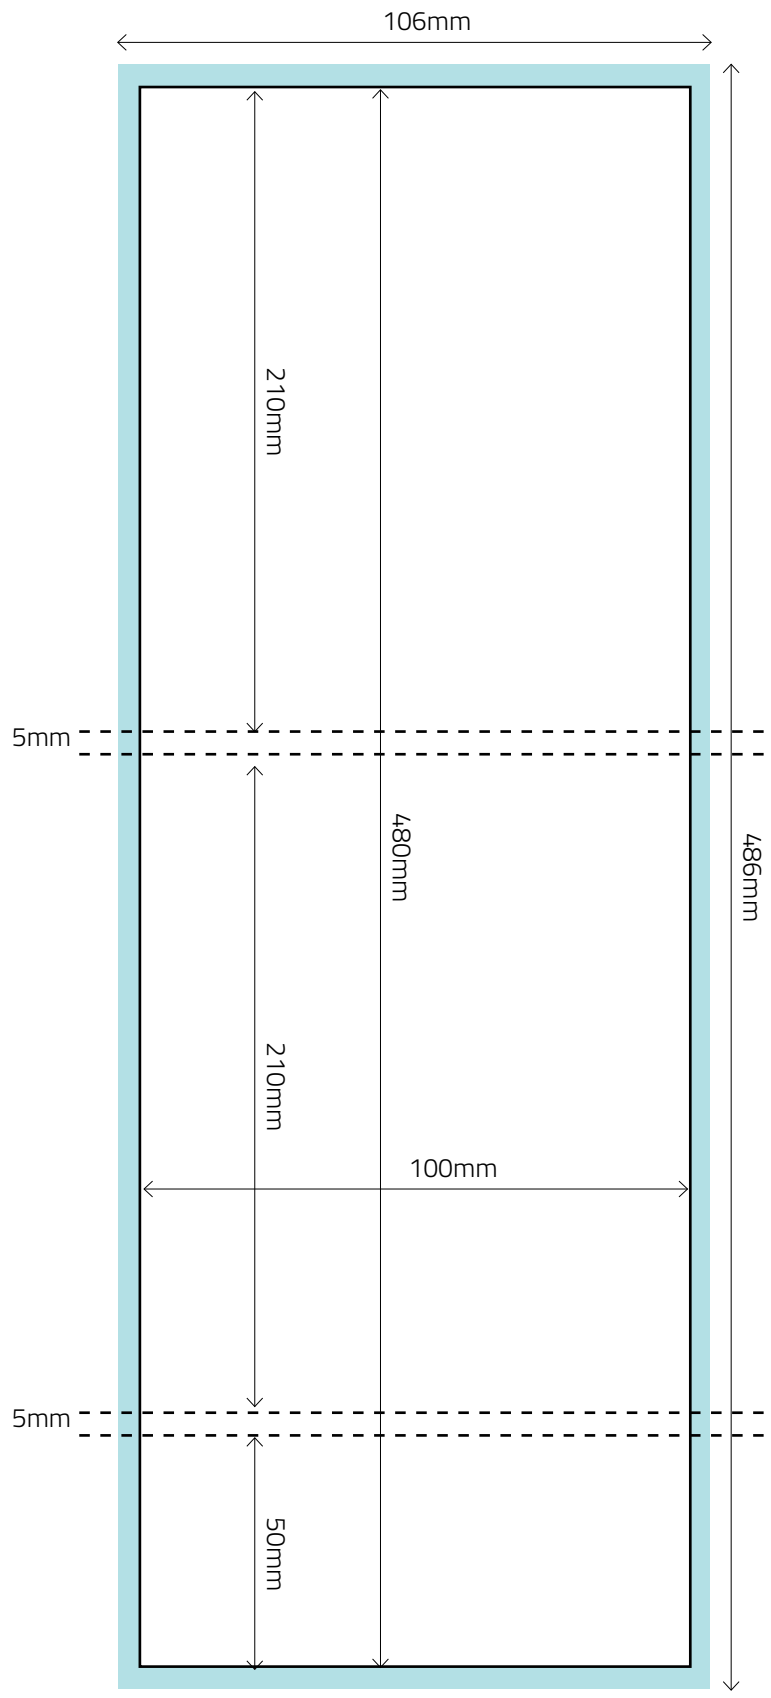

Key:

- Bleed Size = 486mm wide x 106mm high
- Trim Size = 480mm wide x 100mm high

NOT TO SCALE