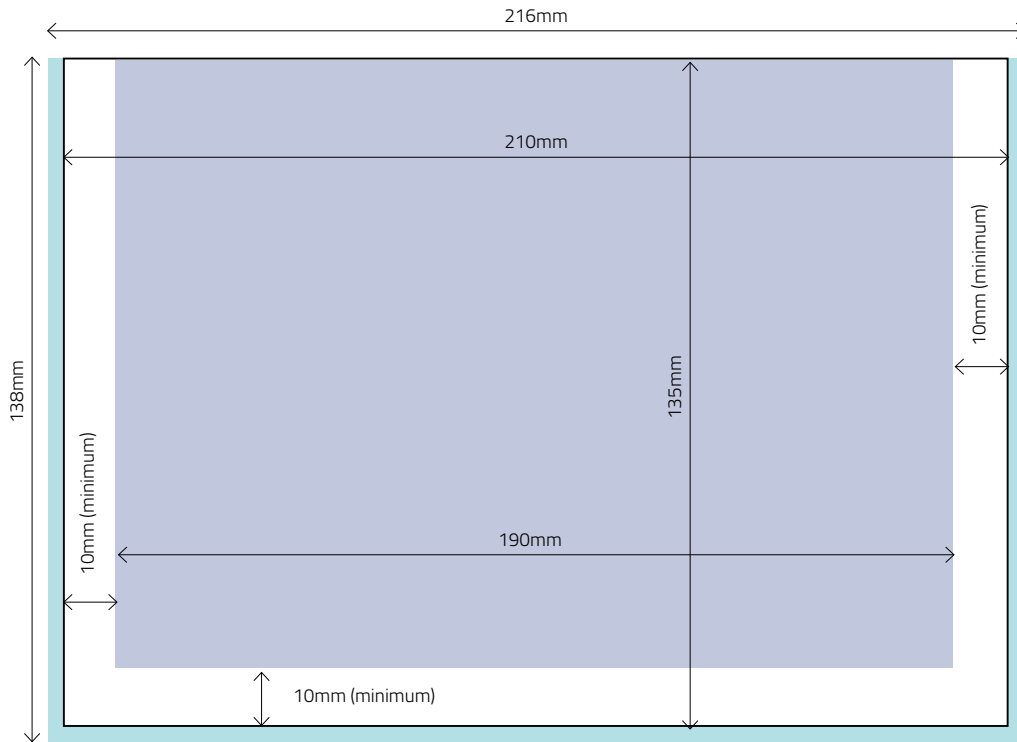

NOT TO SCALE

Key:

- Trim Size = 420mm wide x 297mm high
- 'Text' Area = 400mm wide x 277mm high (minus 30mm ■ 'Text-Free Area' in Gutter)

**Key:**

- Bleed Size = 216mm wide x 303mm high
- Trim Size = 210mm wide x 297mm high
- 'Text' Area = 190mm wide x 277mm high

**Key:**

- Trim Size = 210mm wide x 297mm high
- 'Text' Area = 190mm wide x 277mm high

Bleed Option**Key:**

- Trim Size = 210mm wide x 135mm high
- 'Text' Area = 190mm wide x 125mm high

Non-Bleed Option**Key:**

- Advert Size = 178mm wide x 124mm high

BLEED

NOT TO SCALE

NON-BLEED

NOT TO SCALE

Key:

- Bleed Size = 109mm wide x 303mm high
- Trim Size = 103mm wide x 297mm high
- 'Text' Area = 83mm wide x 277mm high

Key:

- Advert Size = 86mm wide x 277mm high

BLEED

- Key:**
- Bleed Size = 426mm wide x 138mm high
 - Trim Size = 420mm wide x 135mm high
 - 'Text' Area = 400mm wide x 115mm high (minus 30mm 'Text-Free Area' in Gutter)