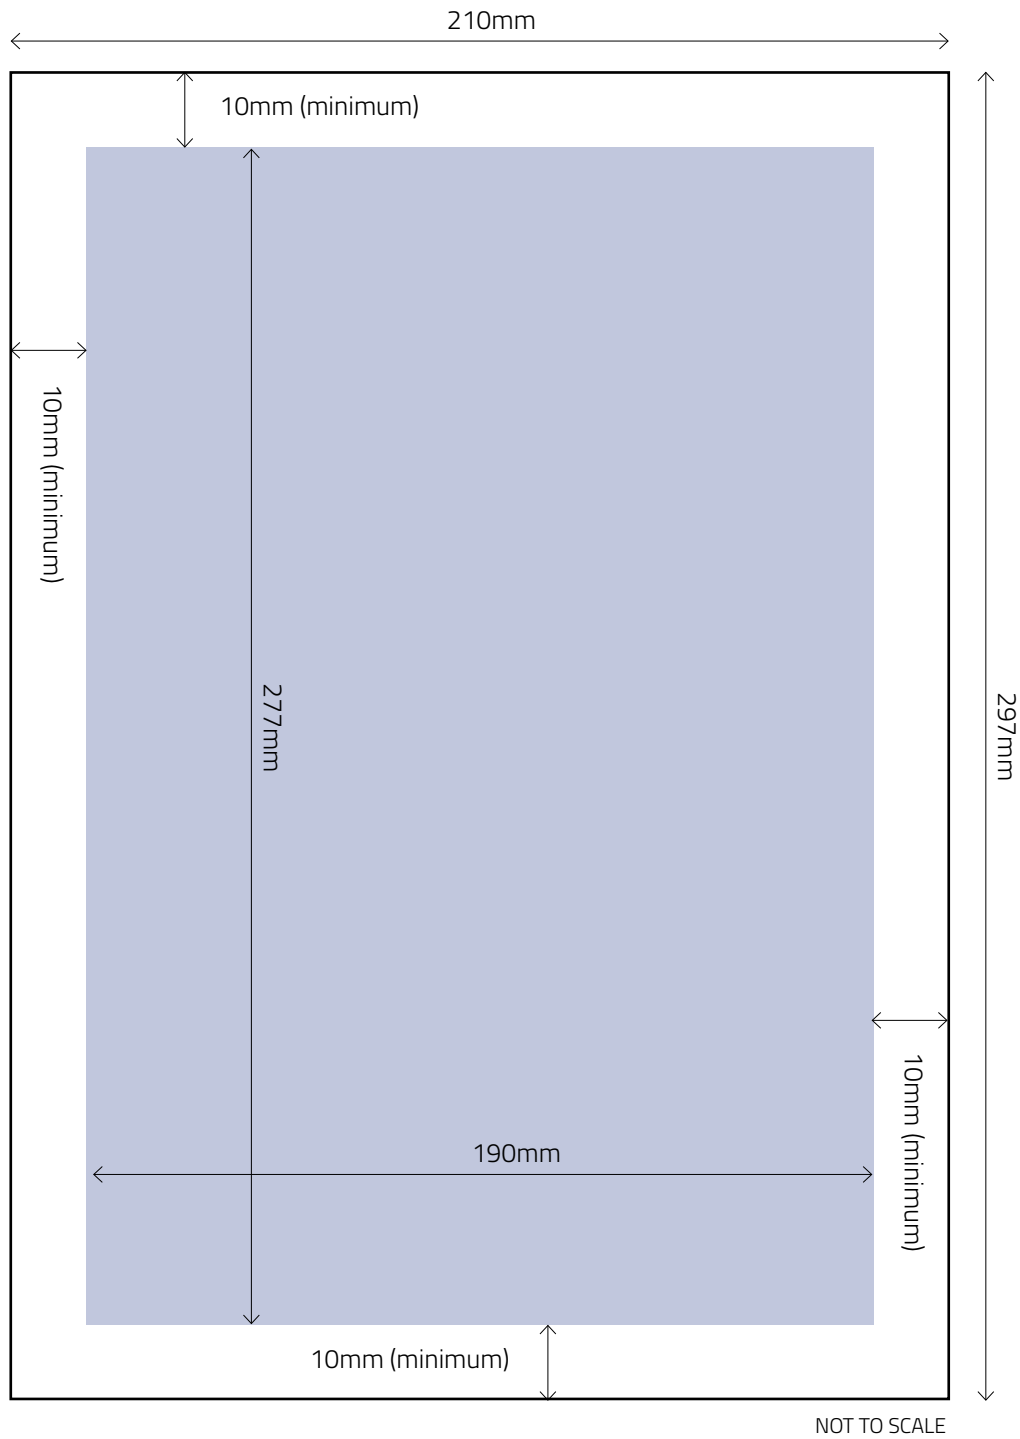

NOT TO SCALE

Key:

- Trim Size = 420mm wide x 297mm high
- 'Text' Area = 400mm wide x 277mm high (minus 30mm ■ 'Text-Free Area' in Gutter)

**Key:**

- Bleed Size = 216mm wide x 303mm high
- Trim Size = 210mm wide x 297mm high
- 'Text' Area = 190mm wide x 277mm high

**Key:**

- Trim Size = 210mm wide x 297mm high
- 'Text' Area = 190mm wide x 277mm high

Bleed Option**Key:**

- Trim Size = 210mm wide x 135mm high
- 'Text' Area = 190mm wide x 125mm high

Non-Bleed Option**Key:**

- Advert Size = 178mm wide x 124mm high

BLEED

NOT TO SCALE

NON-BLEED

NOT TO SCALE

Key:

- Bleed Size = 109mm wide x 303mm high
- Trim Size = 103mm wide x 297mm high
- 'Text' Area = 83mm wide x 277mm high

Key:

- Advert Size = 86mm wide x 277mm high

BLEED

- Key:**
- Bleed Size = 426mm wide x 138mm high
 - Trim Size = 420mm wide x 135mm high
 - 'Text' Area = 400mm wide x 115mm high (minus 30mm 'Text-Free Area' in Gutter)