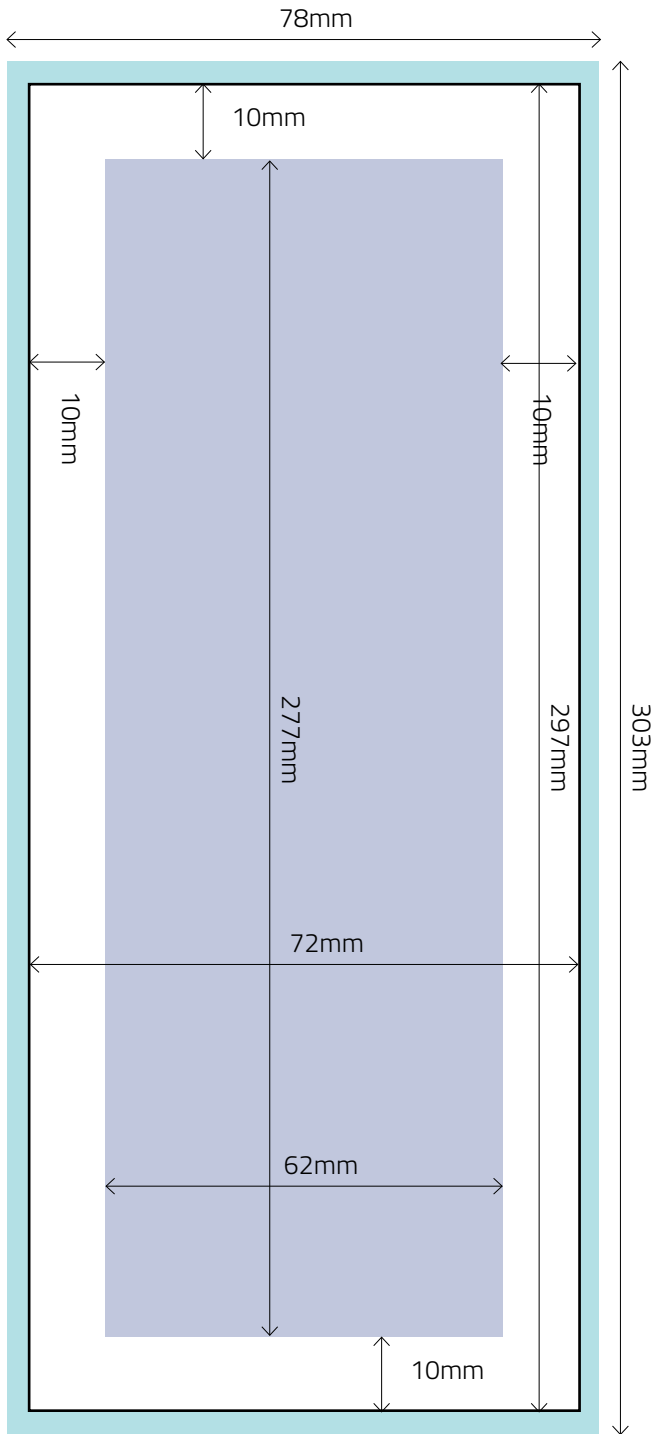

- Advert Size = 178mm wide x 124mm high

BLEED

NOT TO SCALE

NON-BLEED

NOT TO SCALE

Key:

- Bleed Size = 109mm wide x 303mm high
- Trim Size = 103mm wide x 297mm high
- 'Text' Area = 83mm wide x 277mm high

Key:

- Advert Size = 86mm wide x 277mm high

BLEED

- Key:**
- Bleed Size = 426mm wide x 138mm high
 - Trim Size = 420mm wide x 135mm high
 - 'Text' Area = 400mm wide x 115mm high (minus 30mm 'Text-Free Area' in Gutter)

NON-BLEED

- Key:**
- Advert Size = 86mm wide x 277mm high (minus 30mm 'Text-Free Area' in Gutter)

NOT TO SCALE

Key:

- Advert Size = 86.5mm wide x 120mm high

Note: We do not accept quarter page bleed adverts

BLEED

NOT TO SCALE

Key:

- Bleed Size = 78mm wide x 303mm high
- Trim Size = 72mm wide x 297mm high
- 'Text' Area = 62mm wide x 277mm high

NON-BLEED

NOT TO SCALE

Key:

- Advert Size = 56mm wide x 250mm high