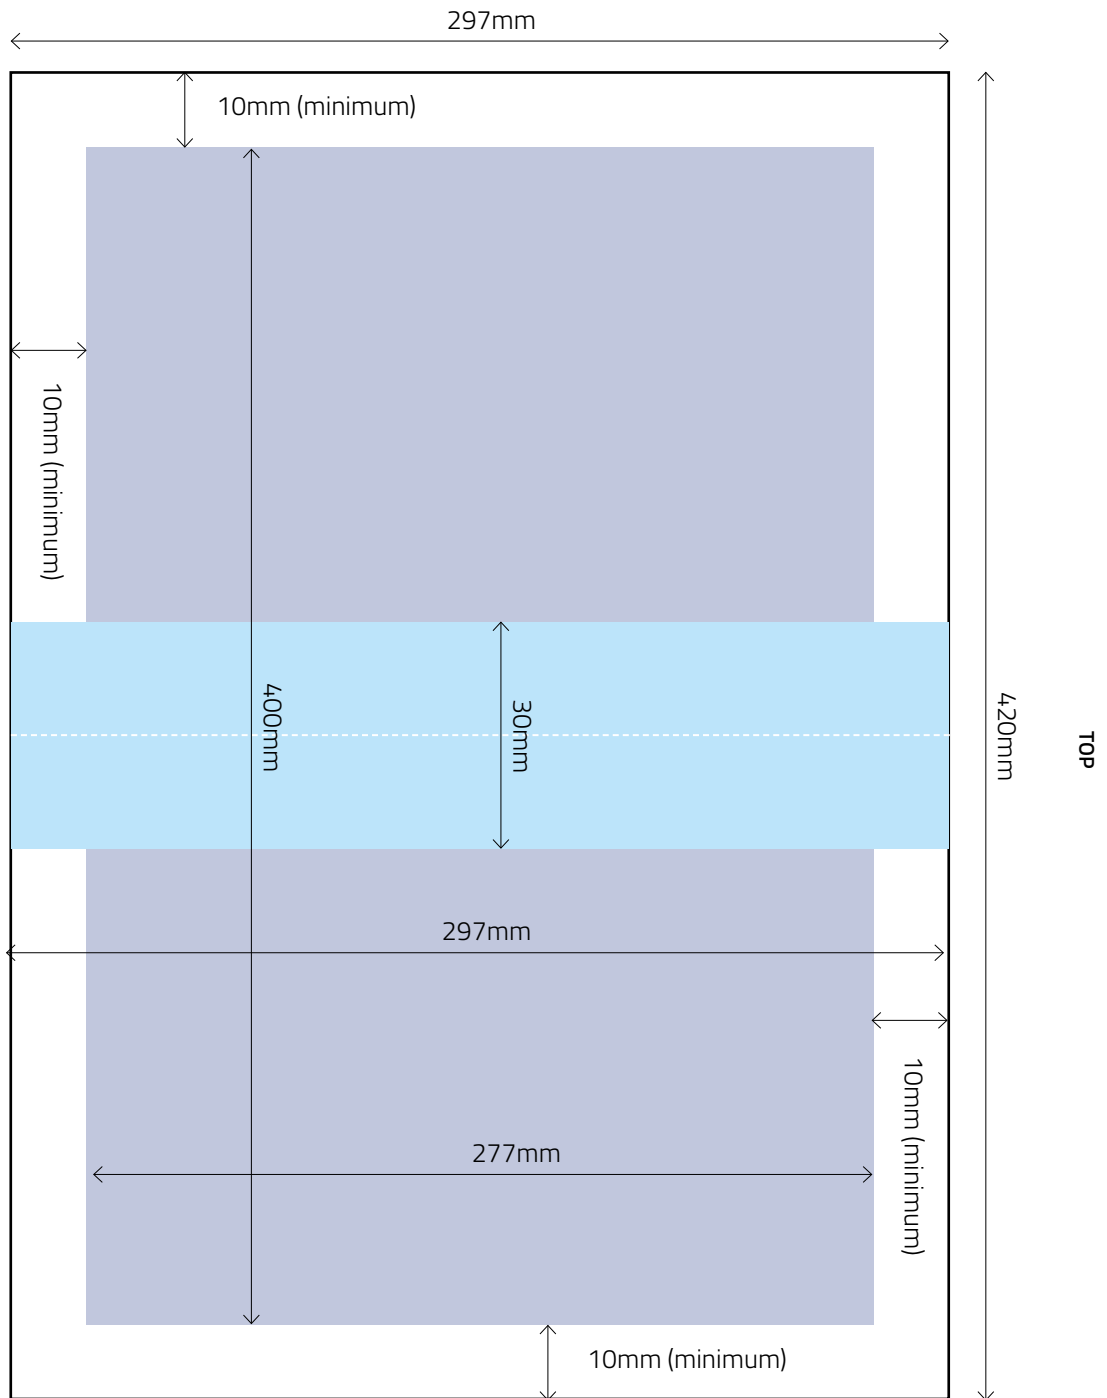

Printing

Perfect Bound (i.e. with Spine)
Size: 210mm x 297 (A4 Portrait)

**Key:**

- Bleed Size = 426mm wide x 303mm high
- Trim Size = 420mm wide x 297mm high
- 'Text' Area = 400mm wide x 277mm high
(minus 30mm 'Text-Free Area' in Gutter)

**Key:**

- Trim Size = 210mm wide x 297mm high
- 'Text' Area = 190mm wide x 277mm high

Bleed Option**Key:**

- Trim Size = 210mm wide x 135mm high
- 'Text' Area = 190mm wide x 125mm high

Non-Bleed Option**Key:**

- Advert Size = 178mm wide x 124mm high

BLEED

NOT TO SCALE

NON-BLEED

NOT TO SCALE

Key:

- Bleed Size = 109mm wide x 303mm high
- Trim Size = 103mm wide x 297mm high
- 'Text' Area = 83mm wide x 277mm high

Key:

- Advert Size = 86mm wide x 277mm high

BLEED

- Key:**
- Bleed Size = 426mm wide x 138mm high
 - Trim Size = 420mm wide x 135mm high
 - 'Text' Area = 400mm wide x 115mm high (minus 30mm 'Text-Free Area' in Gutter)