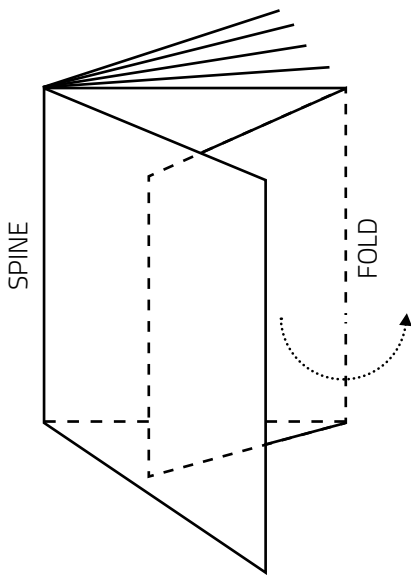

Note:

Avoid running type across 'FOLD'
Allow approx. 10mm 'clear space'
(i.e. no text/logo) around edge of page

SPINE

SPINE