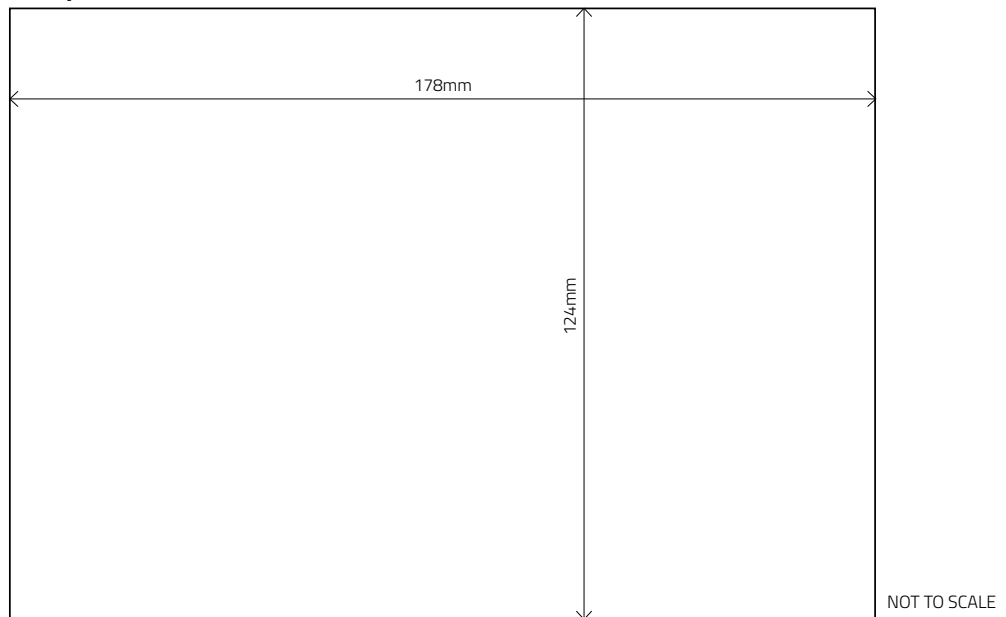

NOT TO SCALE

Key:

- Trim Size = 420mm wide x 297mm high
- 'Text' Area = 400mm wide x 277mm high (minus 30mm ■ 'Text-Free Area' in Gutter)

**Key:**

- Bleed Size = 216mm wide x 303mm high
- Trim Size = 210mm wide x 297mm high
- 'Text' Area = 190mm wide x 277mm high

**Key:**

- Trim Size = 210mm wide x 297mm high
- 'Text' Area = 190mm wide x 277mm high

Bleed Option**Key:**

- Trim Size = 210mm wide x 135mm high
- 'Text' Area = 190mm wide x 125mm high

Non-Bleed Option**Key:**

- Advert Size = 178mm wide x 124mm high

BLEED

NOT TO SCALE

NON-BLEED

NOT TO SCALE

Key:

- Bleed Size = 109mm wide x 303mm high
- Trim Size = 103mm wide x 297mm high
- 'Text' Area = 83mm wide x 277mm high

Key:

- Advert Size = 86mm wide x 277mm high

BLEED

- Key:**
- Bleed Size = 426mm wide x 138mm high
 - Trim Size = 420mm wide x 135mm high
 - 'Text' Area = 400mm wide x 115mm high (minus 30mm 'Text-Free Area' in Gutter)