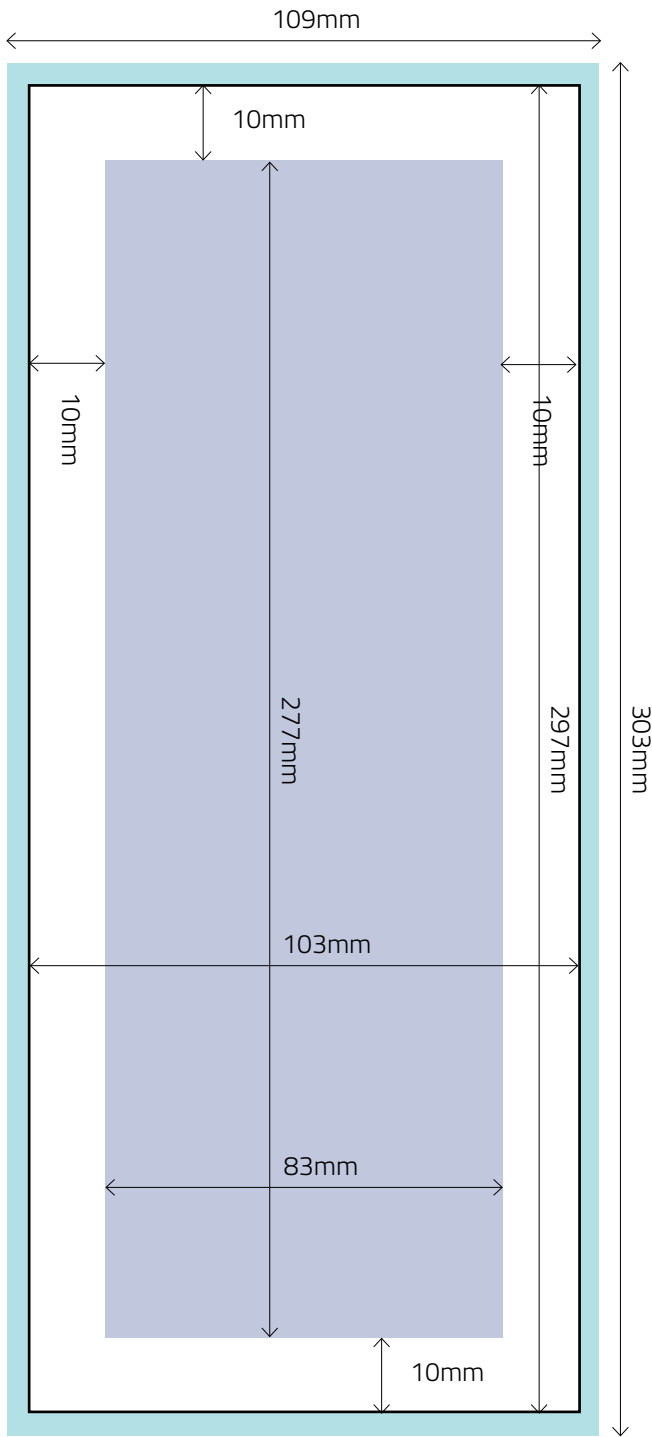

**Key:**

- Trim Size = 210mm wide x 297mm high
- 'Text' Area = 190mm wide x 277mm high

Bleed Option**Key:**

- Trim Size = 210mm wide x 135mm high
- 'Text' Area = 190mm wide x 125mm high

Non-Bleed Option**Key:**

- Advert Size = 178mm wide x 124mm high

BLEED

NOT TO SCALE

NON-BLEED

NOT TO SCALE

Key:

- Bleed Size = 109mm wide x 303mm high
- Trim Size = 103mm wide x 297mm high
- 'Text' Area = 83mm wide x 277mm high

Key:

- Advert Size = 86mm wide x 277mm high

BLEED

- Key:**
- Bleed Size = 426mm wide x 138mm high
 - Trim Size = 420mm wide x 135mm high
 - 'Text' Area = 400mm wide x 115mm high (minus 30mm 'Text-Free Area' in Gutter)

NON-BLEED

- Key:**
- Advert Size = 86mm wide x 277mm high (minus 30mm 'Text-Free Area' in Gutter)

NOT TO SCALE

Key:

- Advert Size = 86.5mm wide x 120mm high

Note: We do not accept quarter page bleed adverts