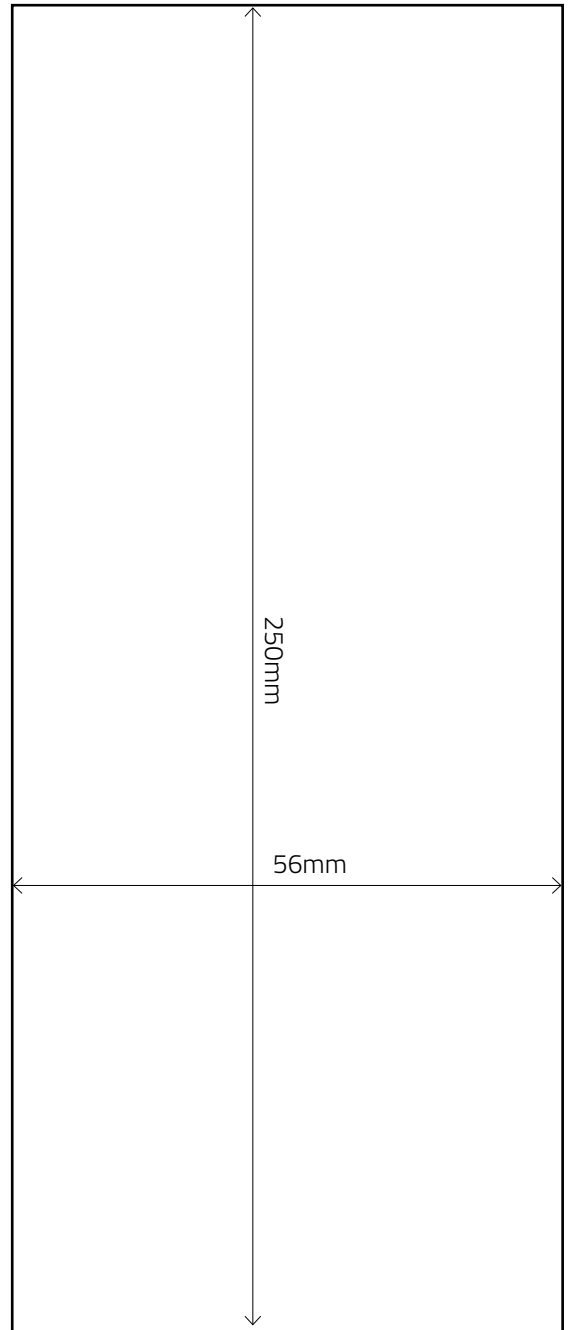

- Advert Size = 178mm wide x 124mm high

BLEED

NOT TO SCALE

NON-BLEED

NOT TO SCALE

Key:

- Bleed Size = 109mm wide x 303mm high
- Trim Size = 103mm wide x 297mm high
- 'Text' Area = 83mm wide x 277mm high

Key:

- Advert Size = 86mm wide x 277mm high

BLEED

- Key:**
- Bleed Size = 426mm wide x 138mm high
 - Trim Size = 420mm wide x 135mm high
 - 'Text' Area = 400mm wide x 115mm high (minus 30mm 'Text-Free Area' in Gutter)

NON-BLEED

- Key:**
- Advert Size = 86mm wide x 277mm high (minus 30mm 'Text-Free Area' in Gutter)

NOT TO SCALE

Key:

- Advert Size = 86.5mm wide x 120mm high

Note: We do not accept quarter page bleed adverts

BLEED

NOT TO SCALE

Key:

- Bleed Size = 78mm wide x 303mm high
- Trim Size = 72mm wide x 297mm high
- 'Text' Area = 62mm wide x 277mm high

NON-BLEED

NOT TO SCALE

Key:

- Advert Size = 56mm wide x 250mm high