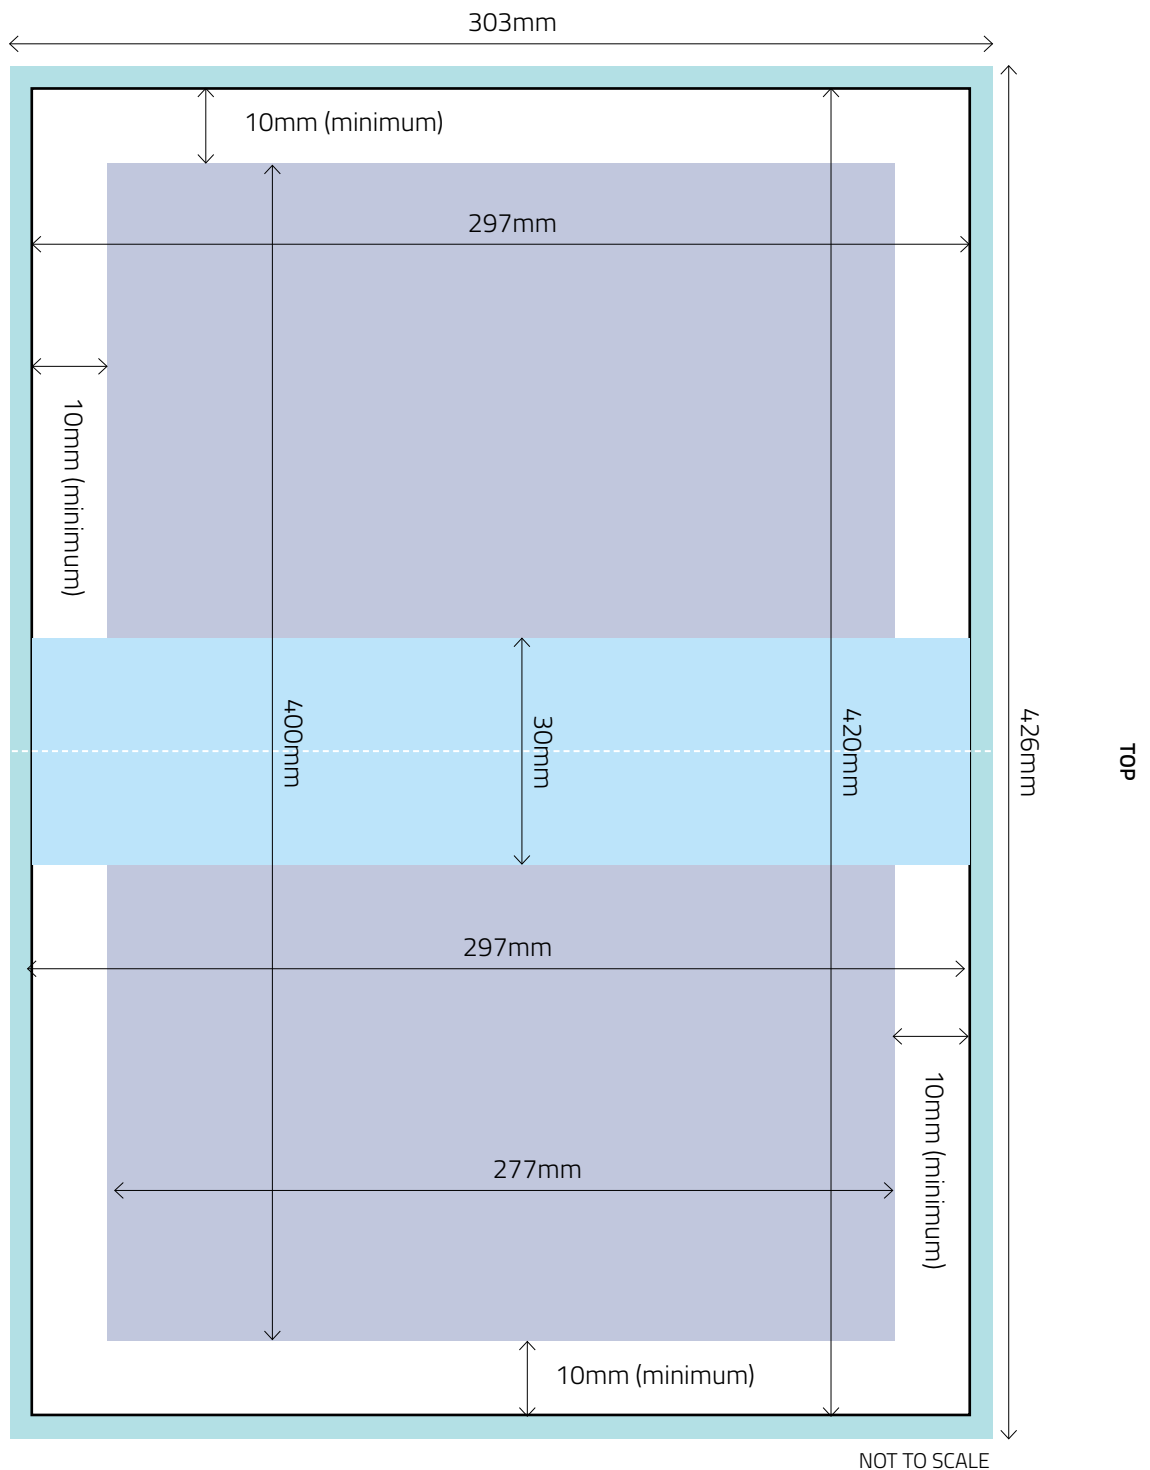

Printing

Perfect Bound (i.e. with Spine)
Size: 210mm x 297 (A4 Portrait)

**Key:**

- Bleed Size = 426mm wide x 303mm high
- Trim Size = 420mm wide x 297mm high
- 'Text' Area = 400mm wide x 277mm high
(minus 30mm 'Text-Free Area' in Gutter)

**Key:**

- Trim Size = 210mm wide x 297mm high
- 'Text' Area = 190mm wide x 277mm high

Bleed Option**Key:**

- Trim Size = 210mm wide x 135mm high
- 'Text' Area = 190mm wide x 125mm high

Non-Bleed Option**Key:**

- Advert Size = 178mm wide x 124mm high

BLEED

NOT TO SCALE

NON-BLEED

NOT TO SCALE

Key:

- Bleed Size = 109mm wide x 303mm high
- Trim Size = 103mm wide x 297mm high
- 'Text' Area = 83mm wide x 277mm high

Key:

- Advert Size = 86mm wide x 277mm high

BLEED

- Key:**
- Bleed Size = 426mm wide x 138mm high
 - Trim Size = 420mm wide x 135mm high
 - 'Text' Area = 400mm wide x 115mm high (minus 30mm 'Text-Free Area' in Gutter)