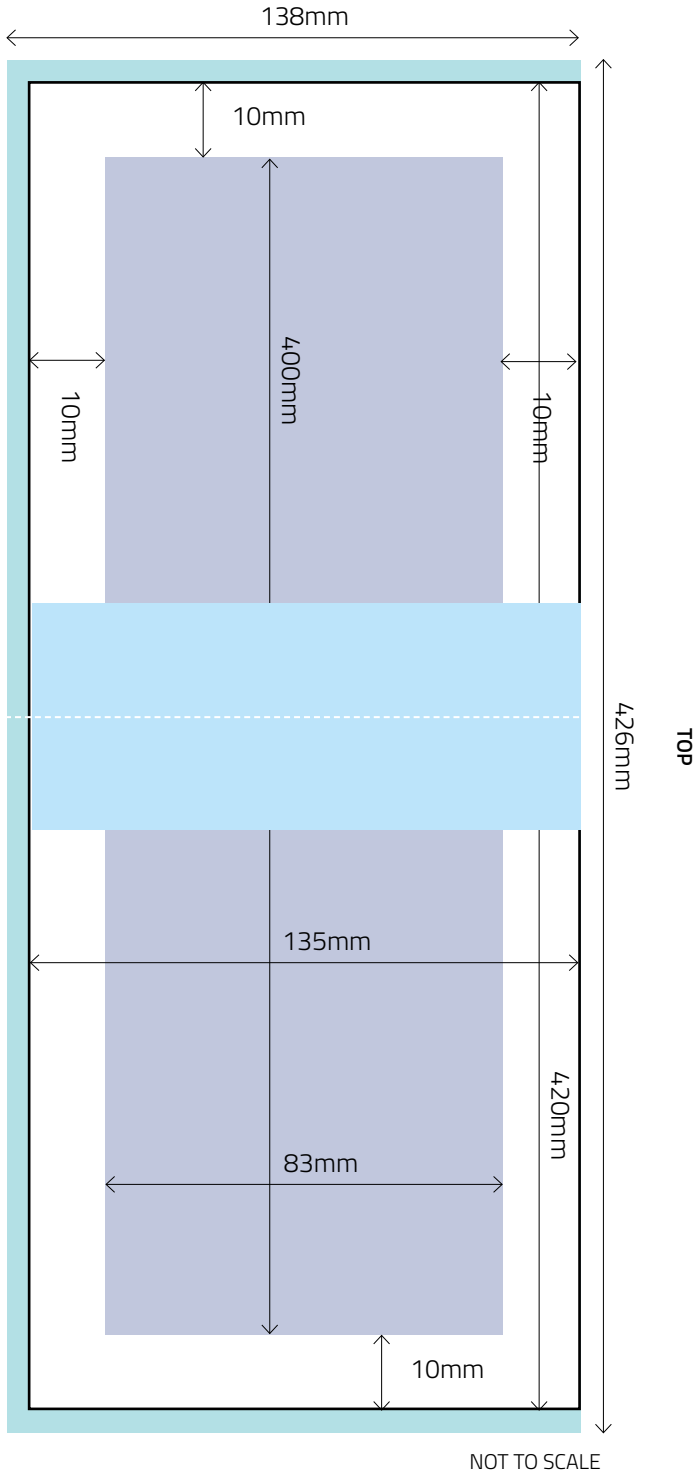

**Key:**

- Trim Size = 210mm wide x 297mm high
- 'Text' Area = 190mm wide x 277mm high

Bleed Option**Key:**

- Trim Size = 210mm wide x 135mm high
- 'Text' Area = 190mm wide x 125mm high

Non-Bleed Option**Key:**

- Advert Size = 178mm wide x 124mm high

BLEED

NOT TO SCALE

NON-BLEED

NOT TO SCALE

Key:

- Bleed Size = 109mm wide x 303mm high
- Trim Size = 103mm wide x 297mm high
- 'Text' Area = 83mm wide x 277mm high

Key:

- Advert Size = 86mm wide x 277mm high

BLEED

- Key:**
- Bleed Size = 426mm wide x 138mm high
 - Trim Size = 420mm wide x 135mm high
 - 'Text' Area = 400mm wide x 115mm high (minus 30mm 'Text-Free Area' in Gutter)

NON-BLEED

- Key:**
- Advert Size = 86mm wide x 277mm high (minus 30mm 'Text-Free Area' in Gutter)

NOT TO SCALE

Key:

- Advert Size = 86.5mm wide x 120mm high

Note: We do not accept quarter page bleed adverts