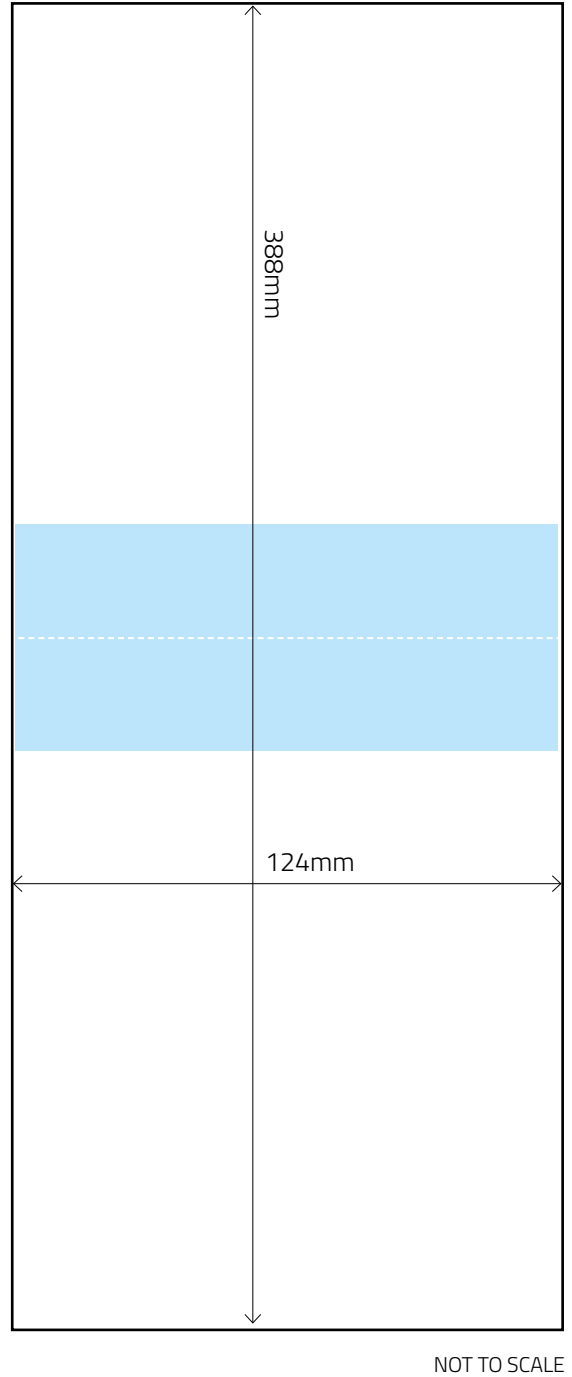

**Key:**

- Trim Size = 210mm wide x 297mm high
- 'Text' Area = 190mm wide x 277mm high

Bleed Option**Key:**

- Trim Size = 210mm wide x 135mm high
- 'Text' Area = 190mm wide x 125mm high

Non-Bleed Option**Key:**

- Advert Size = 178mm wide x 124mm high

BLEED

NOT TO SCALE

NON-BLEED

NOT TO SCALE

Key:

- Bleed Size = 109mm wide x 303mm high
- Trim Size = 103mm wide x 297mm high
- 'Text' Area = 83mm wide x 277mm high

Key:

- Advert Size = 86mm wide x 277mm high

BLEED

- Key:**
- Bleed Size = 426mm wide x 138mm high
 - Trim Size = 420mm wide x 135mm high
 - 'Text' Area = 400mm wide x 115mm high (minus 30mm 'Text-Free Area' in Gutter)

NON-BLEED

- Key:**
- Advert Size = 86mm wide x 277mm high (minus 30mm 'Text-Free Area' in Gutter)

NOT TO SCALE

Key:

- Advert Size = 86.5mm wide x 120mm high

Note: We do not accept quarter page bleed adverts